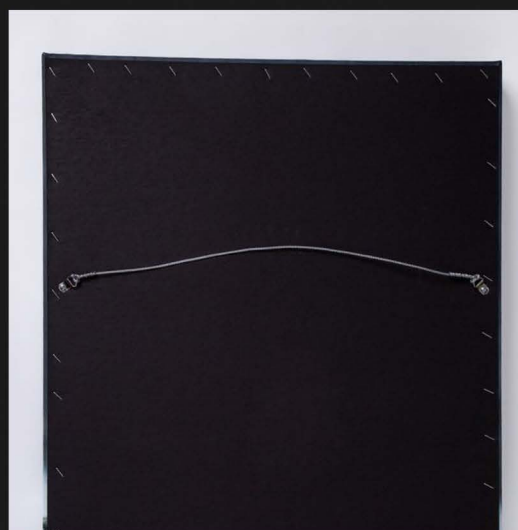

LAMINATED

MOUNTING BLOCK ON BACK EXTENDS PRINT AWAY FROM WALL

PRINT OPTIONS

E-SURFACE (L): PRINTED ON KODAK PROFESSIONAL ENDURA PREMIER PAPER (E-SURFACE PAPER). ACCURATE COLOR, REALISTIC SATURATION, EXCELLENT NEUTRAL FLESH REPRODUCTION, BRIGHT BLUES, CYANS, PURPLES AND REDS

METALLIC (R): PEARLESCENT SURFACE, ULTRA BRIGHT BACKGROUNDS, IMAGE IS MORE THREE DIMENSIONAL, NATURAL LOOKING FLESH TONES, SHARP DETAILS AND COLORS

TJ@ETHERAPRODUCTIONS.COM

ETHERAPRODUCTIONS.COM

GALLERY WRAPS

PRINTED ON PREMIUM CANVAS
WRAPPED AROUND A STRETCHER BAR

TJ@ETHERAPRODUCTIONS.COM
ETHERAPRODUCTIONS.COM

METALS (1/2)

PRINTED ON A METAL PANEL
HIGH DEFINITION AND CLARITY
ENHANCED SHARPNESS
CONTEMPORARY AND UNIQUE

FLOAT MOUNT (R)- READY TO HANG MOUNT FOR WALLS, AVAILABLE ON SIZES
6 X 6 THROUGH 30 X 40.

BASE OPTIONS

METAL BASE (L)- ALLOWS NATURAL METAL BASE TO SHOW THROUGH,
ADDS A GLOW TO THE IMAGE

WHITE BASE (R)- BRIGHT APPEARANCE AND SHOWS ALL DETAILS OF THE IMAGE