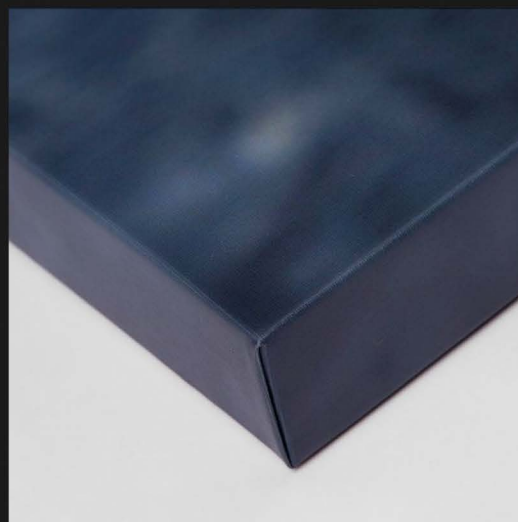

LAMINATED

MOUNTING BLOCK ON BACK EXTENDS PRINT AWAY FROM WALL

PRINT OPTIONS

E-SURFACE (L): PRINTED ON KODAK PROFESSIONAL ENDURA PREMIER PAPER (E-SURFACE PAPER). ACCURATE COLOR, REALISTIC SATURATION, EXCELLENT NEUTRAL FLESH REPRODUCTION, BRIGHT BLUES, CYANS, PURPLES AND REDS

METALLIC (R): PEARLESCENT SURFACE, ULTRA BRIGHT BACKGROUNDS, IMAGE IS MORE THREE DIMENSIONAL, NATURAL LOOKING FLESH TONES, SHARP DETAILS AND COLORS

TJ@ETHERAPRODUCTIONS.COM

ETHERAPRODUCTIONS.COM

GALLERY WRAPS

PRINTED ON PREMIUM CANVAS
WRAPPED AROUND A STRETCHER BAR

TJ@ETHERAPRODUCTIONS.COM
ETHERAPRODUCTIONS.COM

METALS (1/2)

PRINTED ON A METAL PANEL
HIGH DEFINITION AND CLARITY
ENHANCED SHARPNESS
CONTEMPORARY AND UNIQUE

FLOAT MOUNT (R)- READY TO HANG MOUNT FOR WALLS, AVAILABLE ON SIZES
6 X 6 THROUGH 30 X 40.

BASE OPTIONS

METAL BASE (L)- ALLOWS NATURAL METAL BASE TO SHOW THROUGH,
ADDS A GLOW TO THE IMAGE

WHITE BASE (R)- BRIGHT APPEARANCE AND SHOWS ALL DETAILS OF THE IMAGE